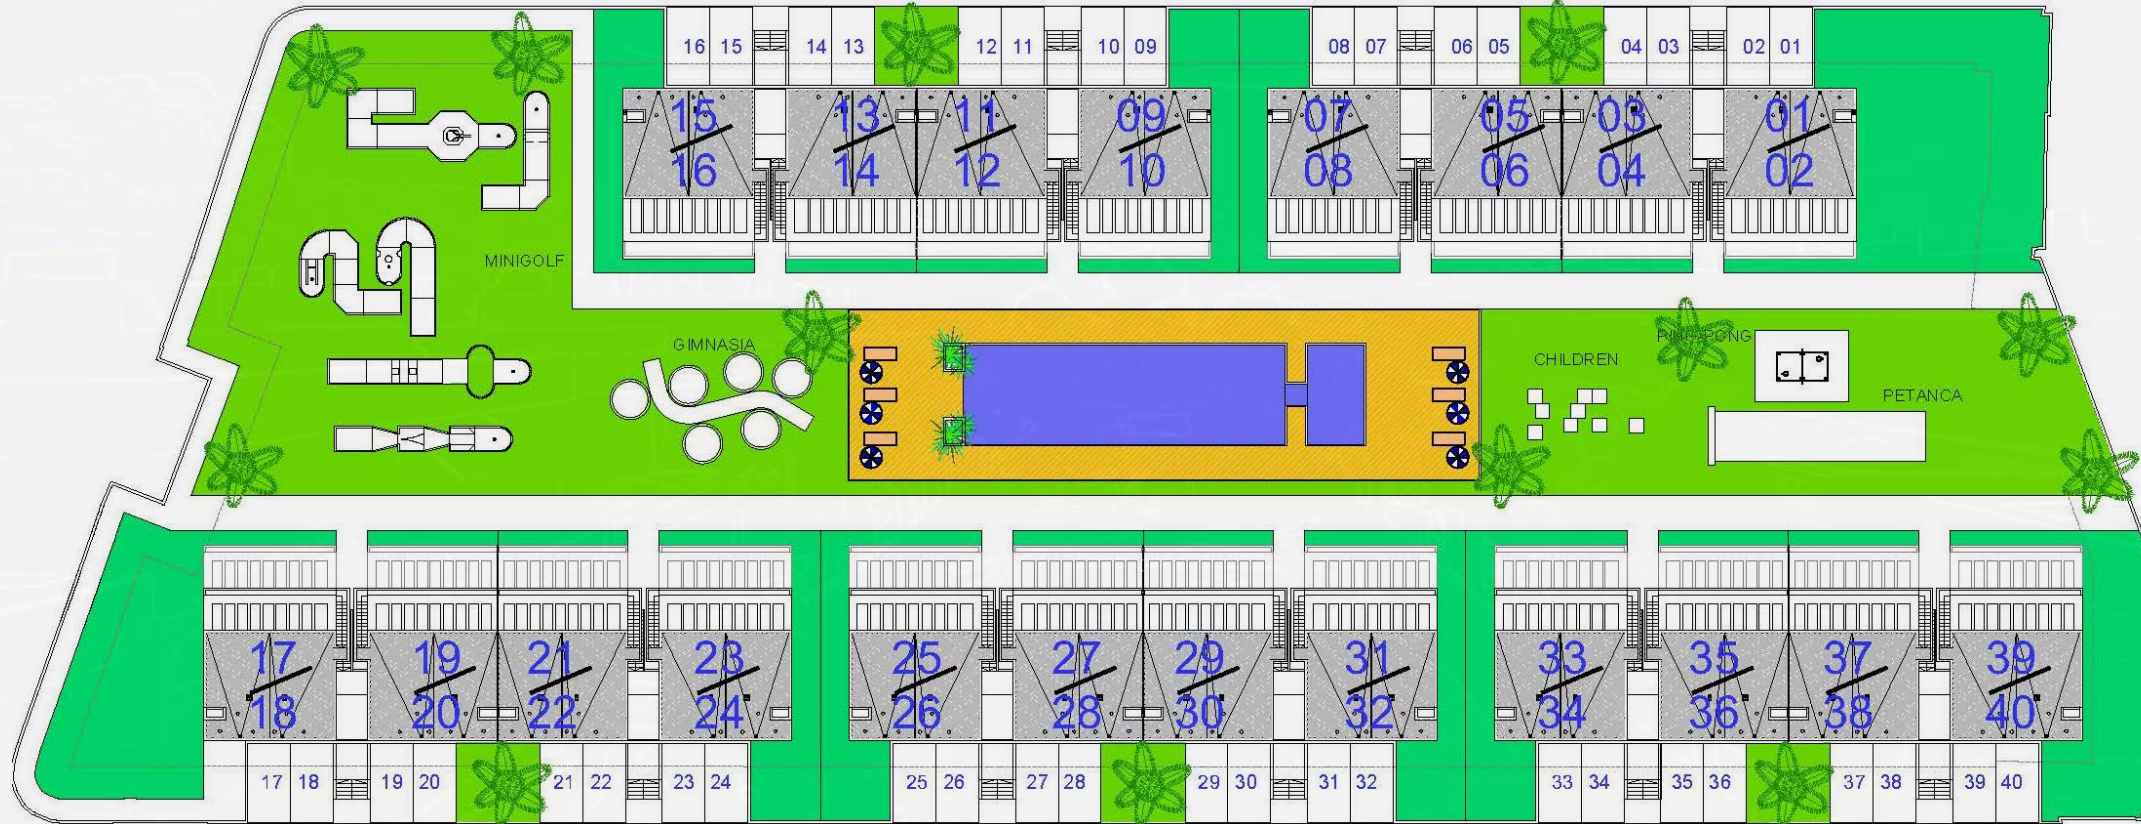

OasisGolf

La Finca

PLANT A SOLARIUM

B2

B1

B3

B4

B5

Planta Baja

Planta Primera

Planta Solarium

26

25

Planta Baja

An aerial photograph of a golf course at dusk or dawn. The scene is dominated by a large, rectangular swimming pool in the center, where several people are swimming. The pool is surrounded by lush greenery and trees. In the background, a large, modern clubhouse with a prominent roofline is visible. The sky is dark with some clouds, and the overall lighting is soft and atmospheric. The text 'OasisGolf' is overlaid in the center, with 'La Finca' written in a cursive font below it.