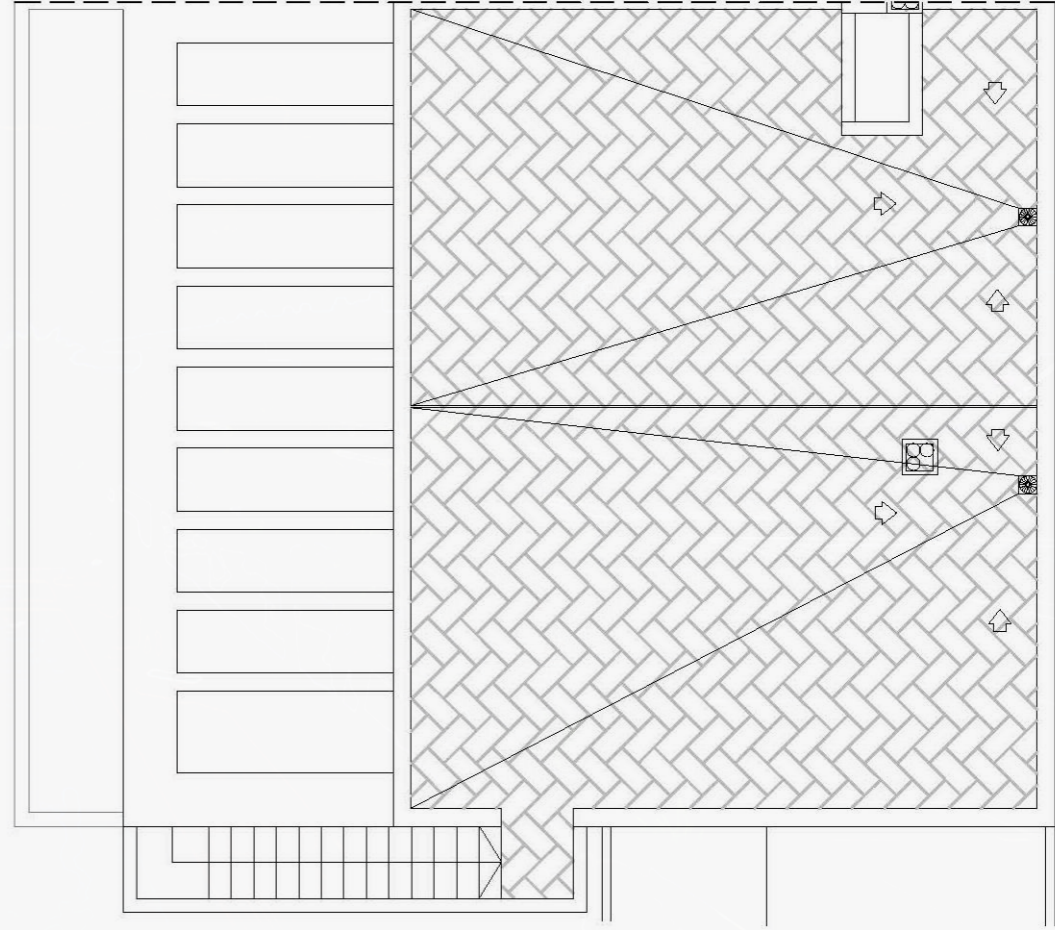

OasisGolf

La Finca

PLANT A SOLARIUM

B2

B1

B3

B4

B5

Planta Baja

Planta Primera

Planta Solarium

26

25

Planta Baja

An aerial photograph of a golf course at dusk or dawn. The scene is dominated by a large, rectangular swimming pool in the center, where several people are swimming. The pool is surrounded by lush greenery and trees. In the background, a large, modern clubhouse with a prominent roofline is visible. The sky is dark with some clouds, and the overall lighting is soft and atmospheric. The text 'OasisGolf' is overlaid in the center, with 'La Finca' written in a cursive font below it.