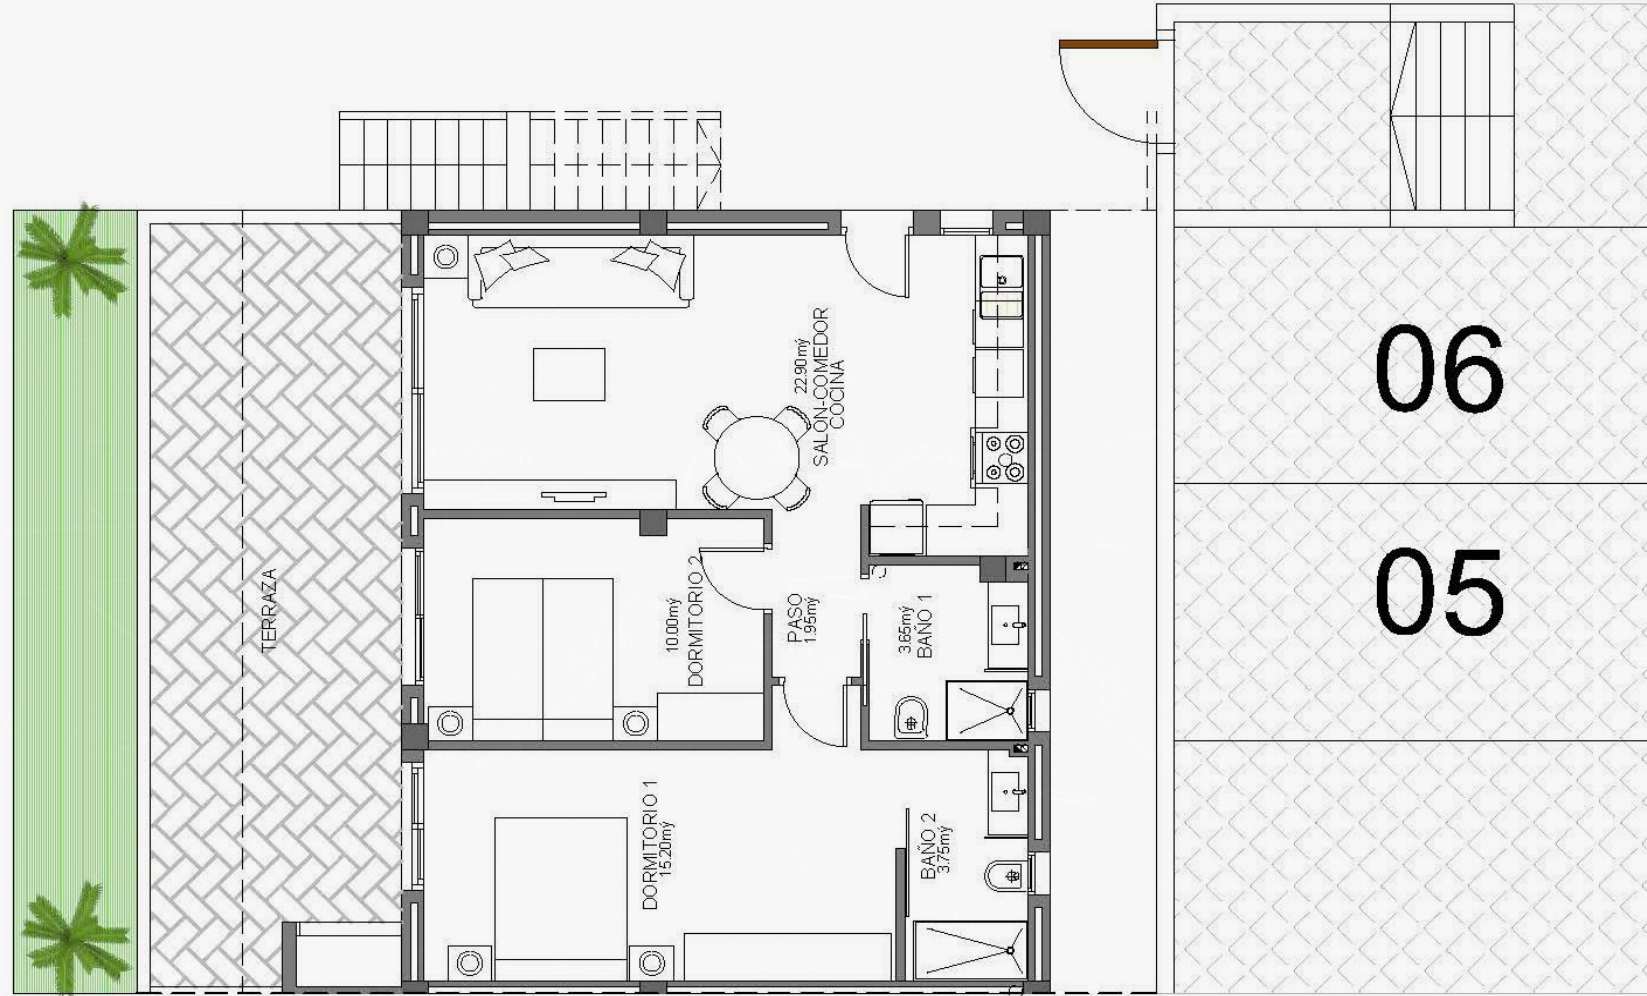

OasisGolf

La Finca

PLANT A SOLARIUM

B2

B1

B3

B4

B5

Planta Baja

Planta Primera

Planta Solarium

26

25

Planta Baja

An aerial photograph of a golf course at dusk or dawn. The scene is dominated by a large, rectangular swimming pool in the center, where several people are swimming. The pool is surrounded by lush greenery and trees. In the background, a large, modern clubhouse with a prominent roofline is visible. The sky is dark with some clouds, and the overall lighting is soft and atmospheric. The text 'OasisGolf' is overlaid in the center, with 'La Finca' written in a cursive font below it.